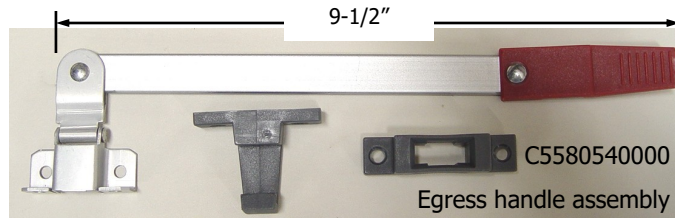

C5550020000

Weep hole cov-

9-1/2"

C5580540000

Egress handle assembly

C5639510000

C5398510000 1-1/4"h

C5373510000 1"h