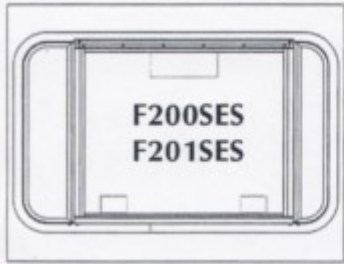

Kinro 8700 Series Window Vinyl

Kinro Window Styles

From ParKin Accessories 1-800-637-8938

These drawings are for reference only. You may see the style similar to the one you want to replace. Use these as a guide to describe to us what your window may look like and we will be happy to assist you.