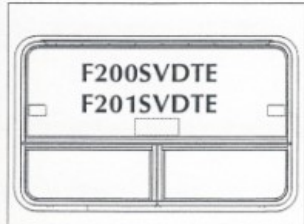

Kinro 8700 Series Window Vinyl

Kinro Window Styles

From ParKin Accessories 1-800-637-8938

These drawings are for reference only. You may see the style similar to the one you want to replace. Use these as a guide to describe to us what your window may look like and we will be happy to assist you.