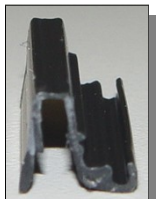

RV02031-03 SCREEN
CLIP