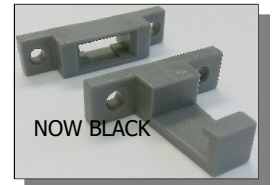

Discontinued
RM-10533-1 WINDOW MOTOR & CABLE

RM0-8702-1

RM0-8402-1
Catch for F200-latch Kit

RM02003-1 OPERATOR Viewed from inside

RM02002 OPERATOR Viewed from inside

Kinro RV Window Parts

From ParKin Accessories 1-800-637-8938

RM08616-1 LATCH

RM09894 LATCH

new #309619 / RM08534-1 LATCH ASSEMBLY

RM07084-1
2-1/2" Crank

RM02017-00 CLEAR
RM02017-1 RED

RM08590-1 LATCH

RM02000 RH RM02001 LH

F200- LATCH KIT

C5580540000 9-1/2" WIDE complete assembly with brackets

RM02072-1
2 pc Support brackets

RA02125-03 Inner hinge pc. BLK
RA02116-03 Outer hinge pc. BLK
RA02125-02 Inner hinge pc. WHT
RA02116-02 Outer hinge pc. WHT