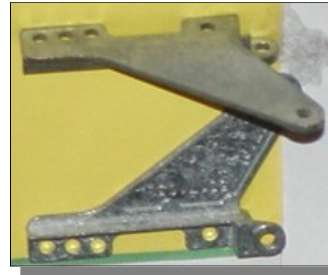

Discontinued
RM-10533-1 WINDOW MOTOR & CABLE

RM0-8702-1

RM0-8402-1
Catch for F200-latch Kit

RM02003-1 OPERATOR Viewed from inside

RM02002 OPERATOR Viewed from inside

Kinro RV Window Parts

From ParKin Accessories 1-800-637-8938

RM08616-1 LATCH

RM09894 LATCH

new #309619 / RM08534-1 LATCH ASSEMBLY

RM07084-1
2-1/2" Crank

RM02017-00 CLEAR
RM02017-1 RED

RM08590-1 LATCH

RM02000 RH RM02001 LH

F200- LATCH KIT

C5580540000 9-1/2" WIDE complete assembly with brackets

RM02072-1
2 pc Support brackets

RA02125-03 Inner hinge pc. BLK
RA02116-03 Outer hinge pc. BLK
RA02125-02 Inner hinge pc. WHT
RA02116-02 Outer hinge pc. WHT