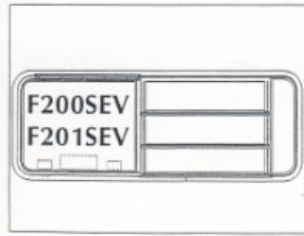

Kinro 8700 Series Window Vinyl

Kinro Window Styles

From ParKin Accessories 1-800-637-8938

These drawings are for reference only. You may see the style similar to the one you want to replace. Use these as a guide to describe to us what your window may look like and we will be happy to assist you.