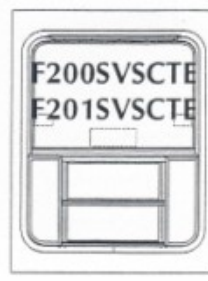

The drawings below are showing cross-sections of the window vinyl for **Kinro 2000 Series** windows.

Kinro 8500 Series Window Vinyl

Kinro 8600 Series Window Vinyl

The drawings below are showing cross-sections of the window vinyl for **Kinro 8600 Series** windows.

Kinro 8700 Series Window Vinyl

Kinro Window Styles

From ParKin Accessories 1-800-637-8938

These drawings are for reference only. You may see the style similar to the one you want to replace. Use these as a guide to describe to us what your window may look like and we will be happy to assist you.