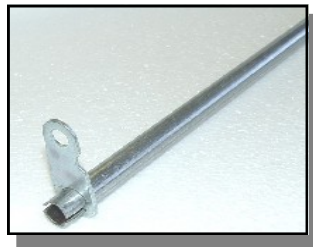

RS07002-XX Torque Tube
only
measure window & call us