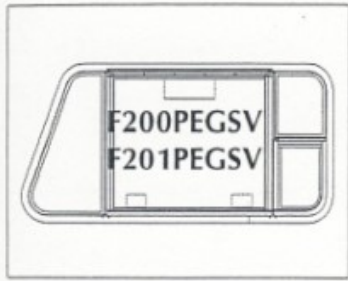

Kinro 2000 Series Window Parts

From ParKin Accessories 1-800-637-8938

F300SV
MINIMUM 12 3/8 X 30 1/8
MAXIMUM 36 X 48
17" VENT HEIGHT

F300FV
MINIMUM 12 3/8 X 14
MAXIMUM 36 X 30

F300SVSE
(F300SESV OPPOSITE)
MINIMUM 36 1/6 X 30 1/8
MAXIMUM 72 X 48
AT 51 7/8 WIDE & OVER IT BECOMES EQUAL SIDED