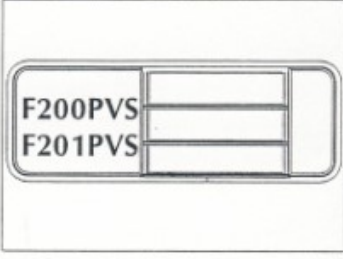

Kinro 8700 Series Window Vinyl

Kinro Window Styles

From ParKin Accessories 1-800-637-8938

These drawings are for reference only. You may see the style similar to the one you want to replace. Use these as a guide to describe to us what your window may look like and we will be happy to assist you.