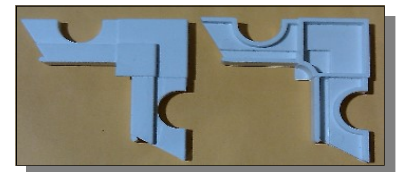

Larger square screen corner
RM02045-BLK
RM02045-WHT