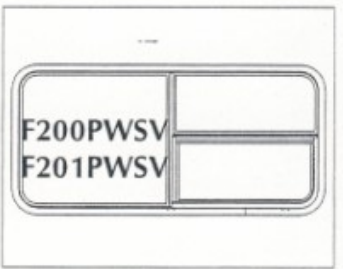

Kinro 2000 Series Window Parts

From ParKin Accessories 1-800-637-8938

F300SV
MINIMUM 12 3/8 X 30 1/8
MAXIMUM 36 X 48
17" VENT HEIGHT

F300FV
MINIMUM 12 3/8 X 14
MAXIMUM 36 X 30

F300SVSE
(F300SESV OPPOSITE)
MINIMUM 36 1/6 X 30 1/8
MAXIMUM 72 X 48
AT 51 7/8 WIDE & OVER IT BECOMES EQUAL SIDED