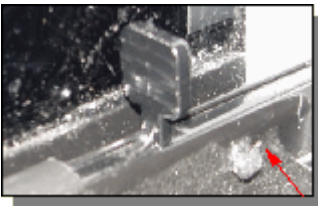

NOT REPLACEABLE