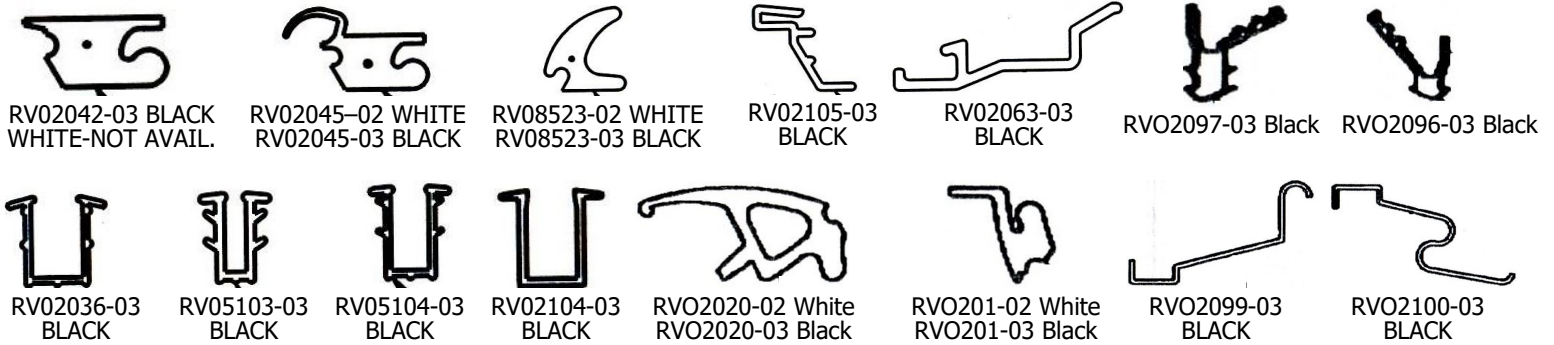

Kinro/LCI 2000 Series Window Vinyl

From ParKin Accessories 1-800-637-8938

The drawings below are showing cross-sections of the window vinyl for **Kinro 2000 Series** windows.