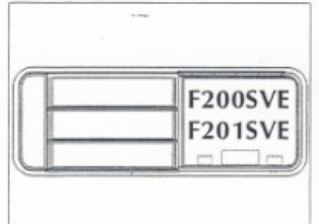

Kinro 2000 Series Window Parts

From ParKin Accessories 1-800-637-8938

F300SV
MINIMUM 12 3/8 X 30 1/8
MAXIMUM 36 X 48
17" VENT HEIGHT

F300FV
MINIMUM 12 3/8 X 14
MAXIMUM 36 X 30

F300SVSE
(F300SESV OPPOSITE)
MINIMUM 36 1/6 X 30 1/8
MAXIMUM 72 X 48
AT 51 7/8 WIDE & OVER IT BECOMES EQUAL SIDED