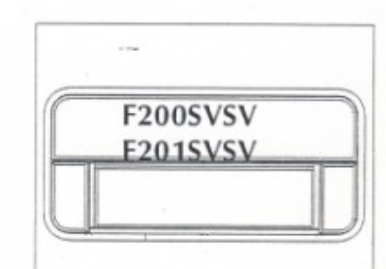

Kinro 8700 Series Window Vinyl

Kinro Window Styles

From ParKin Accessories 1-800-637-8938

These drawings are for reference only. You may see the style similar to the one you want to replace. Use these as a guide to describe to us what your window may look like and we will be happy to assist you.