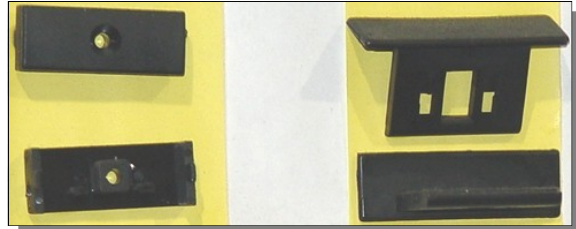

new #309619 / RM08534-1 LATCH ASSEMBLY