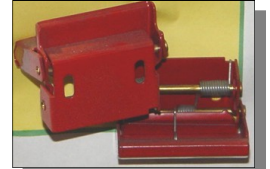

Discontinued
RM-10533-1 WINDOW MOTOR & CABLE

RM0-8702-1

RM0-8402-1
Catch for F200-latch Kit

RM02003-1 OPERATOR Viewed from inside

RM02002 OPERATOR Viewed from inside

Kinro RV Window Parts

From ParKin Accessories 1-800-637-8938

RM08616-1 LATCH

RM09894 LATCH

new #309619 / RM08534-1 LATCH ASSEMBLY

RM07084-1
2-1/2" Crank

RM02017-00 CLEAR
RM02017-1 RED

RM08590-1 LATCH

RM02000 RH RM02001 LH

F200- LATCH KIT

C5580540000 9-1/2" WIDE complete assembly with brackets

RM02072-1
2 pc Support brackets

RA02125-03 Inner hinge pc. BLK
RA02116-03 Outer hinge pc. BLK
RA02125-02 Inner hinge pc. WHT
RA02116-02 Outer hinge pc. WHT