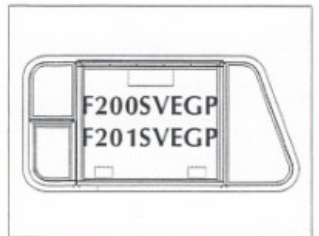

Kinro 2000 Series Window Parts

From ParKin Accessories 1-800-637-8938

F300SV
MINIMUM 12 3/8 X 30 1/8
MAXIMUM 36 X 48
17" VENT HEIGHT

F300FV
MINIMUM 12 3/8 X 14
MAXIMUM 36 X 30

F300SVSE
(F300SESV OPPOSITE)
MINIMUM 36 1/6 X 30 1/8
MAXIMUM 72 X 48
AT 51 7/8 WIDE & OVER IT BECOMES EQUAL SIDED