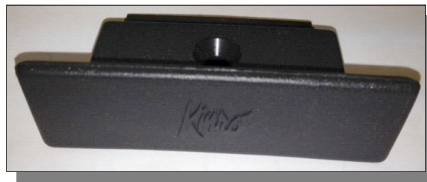

White or black
Click "More parts"
bottom next 2 pages

RF02023 E-RING

RM02007 RH SPRING
RM02008 LH SPRING
(Viewed from inside)

RM02067
SCREEN CLIP

RM07100-02 WHITE
RM07100-03 BLK

NOT REPLACEABLE

New # 309619 /old # RM08534-1