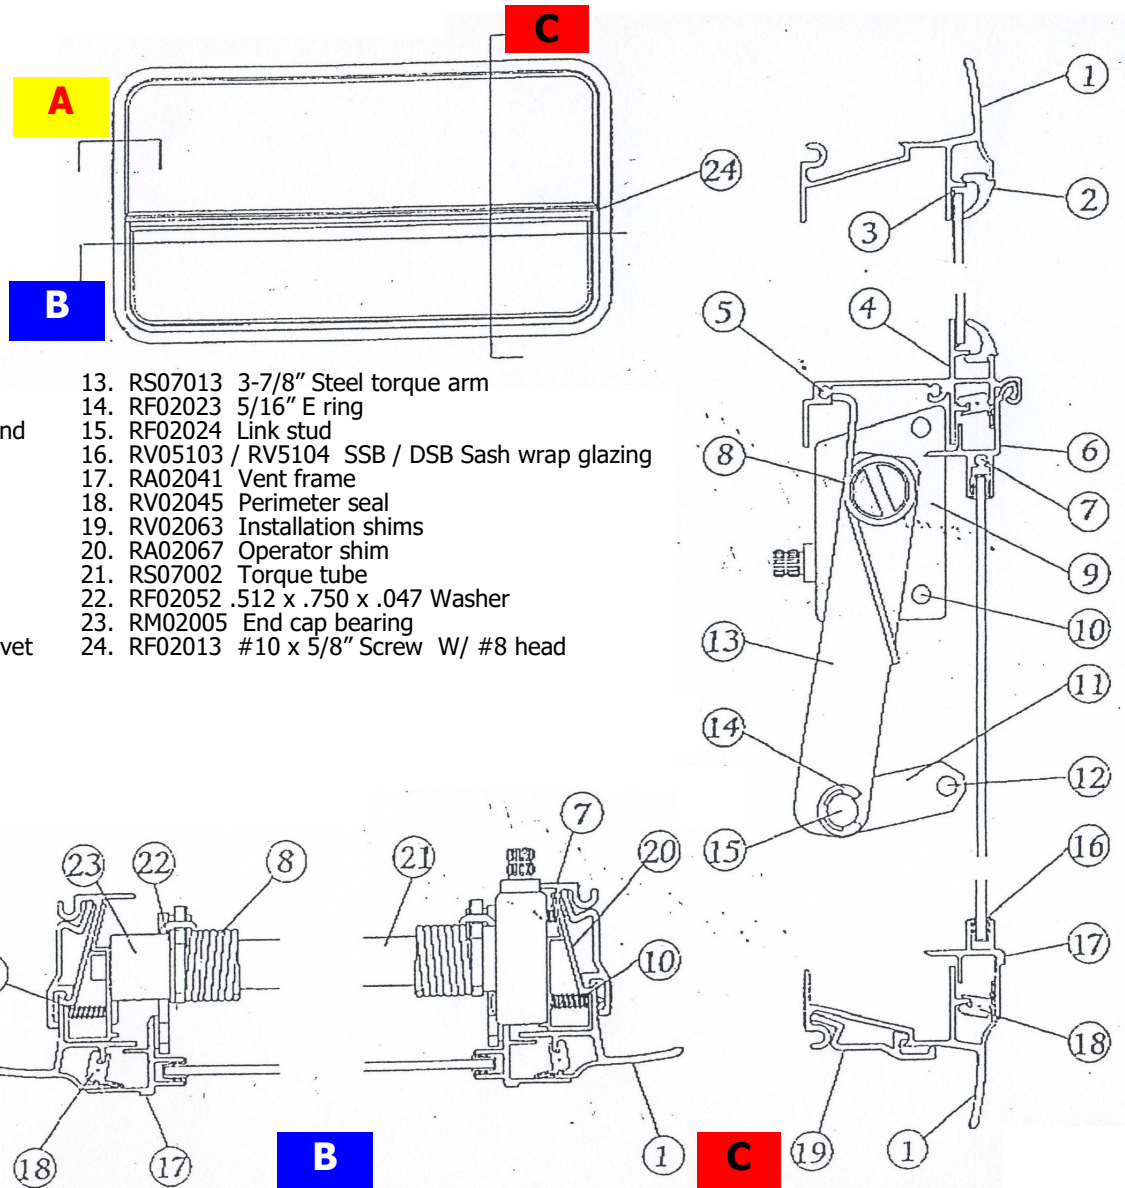

- | | |
|---|--|
| 1. RM02088 Outer Frame | 13. RS07013 3-7/8" Steel torque arm |
| 2. RV08524 Glazing Vinyl | 14. RF02023 5/16" E ring |
| 3. RM09356 Q-17 Bedding compound | 15. RF02024 Link stud |
| 4. RA02064 Horizontal Mullion | 16. RV05103 / RV5104 SSB / DSB Sash wrap glazing |
| 5. FR01028 #6 x 3/4" Screw | 17. RA02041 Vent frame |
| 6. RA02065 Vent head | 18. RV02045 Perimeter seal |
| 7. RF01023 #6 x 9/16" Screw | 19. RV02063 Installation shims |
| 8. RM02007 RH Torque spring | 20. RA02067 Operator shim |
| 9. RM02008 LH Torque spring | 21. RS07002 Torque tube |
| 10. RF01067 #8 x 1-1/8" Screw | 22. RF02052 .512 x .750 x .047 Washer |
| 11. RS07014 1-7/16" Steel link arm | 23. RM02005 End cap bearing |
| 12. RF01176 .188 x 57/16" Tubular rivet | 24. RF02013 #10 x 5/8" Screw W/ #8 head |

All Kinro windows have a part number label that is located on the backside of the window frame. In order to see this number, you will have to pull the window out of the vehicle. This is needed for window replacements.