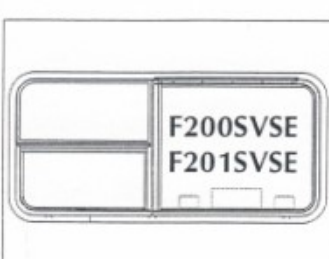

Kinro 2000 Series Window Parts

From ParKin Accessories 1-800-637-8938

F300SV
MINIMUM 12 3/8 X 30 1/8
MAXIMUM 36 X 48
17" VENT HEIGHT

F300FV
MINIMUM 12 3/8 X 14
MAXIMUM 36 X 30

F300SVSE
(F300SESV OPPOSITE)
MINIMUM 36 1/6 X 30 1/8
MAXIMUM 72 X 48
AT 51 7/8 WIDE & OVER IT BECOMES EQUAL SIDED