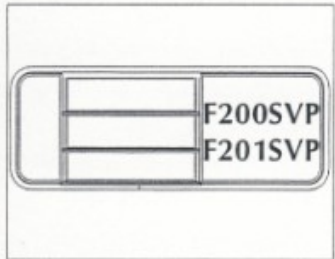

Kinro 8700 Series Window Vinyl

Kinro Window Styles

From ParKin Accessories 1-800-637-8938

These drawings are for reference only. You may see the style similar to the one you want to replace. Use these as a guide to describe to us what your window may look like and we will be happy to assist you.