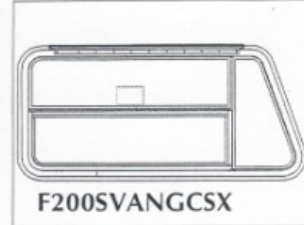

Kinro 8700 Series Window Vinyl

Kinro Window Styles

From ParKin Accessories 1-800-637-8938

These drawings are for reference only. You may see the style similar to the one you want to replace. Use these as a guide to describe to us what your window may look like and we will be happy to assist you.